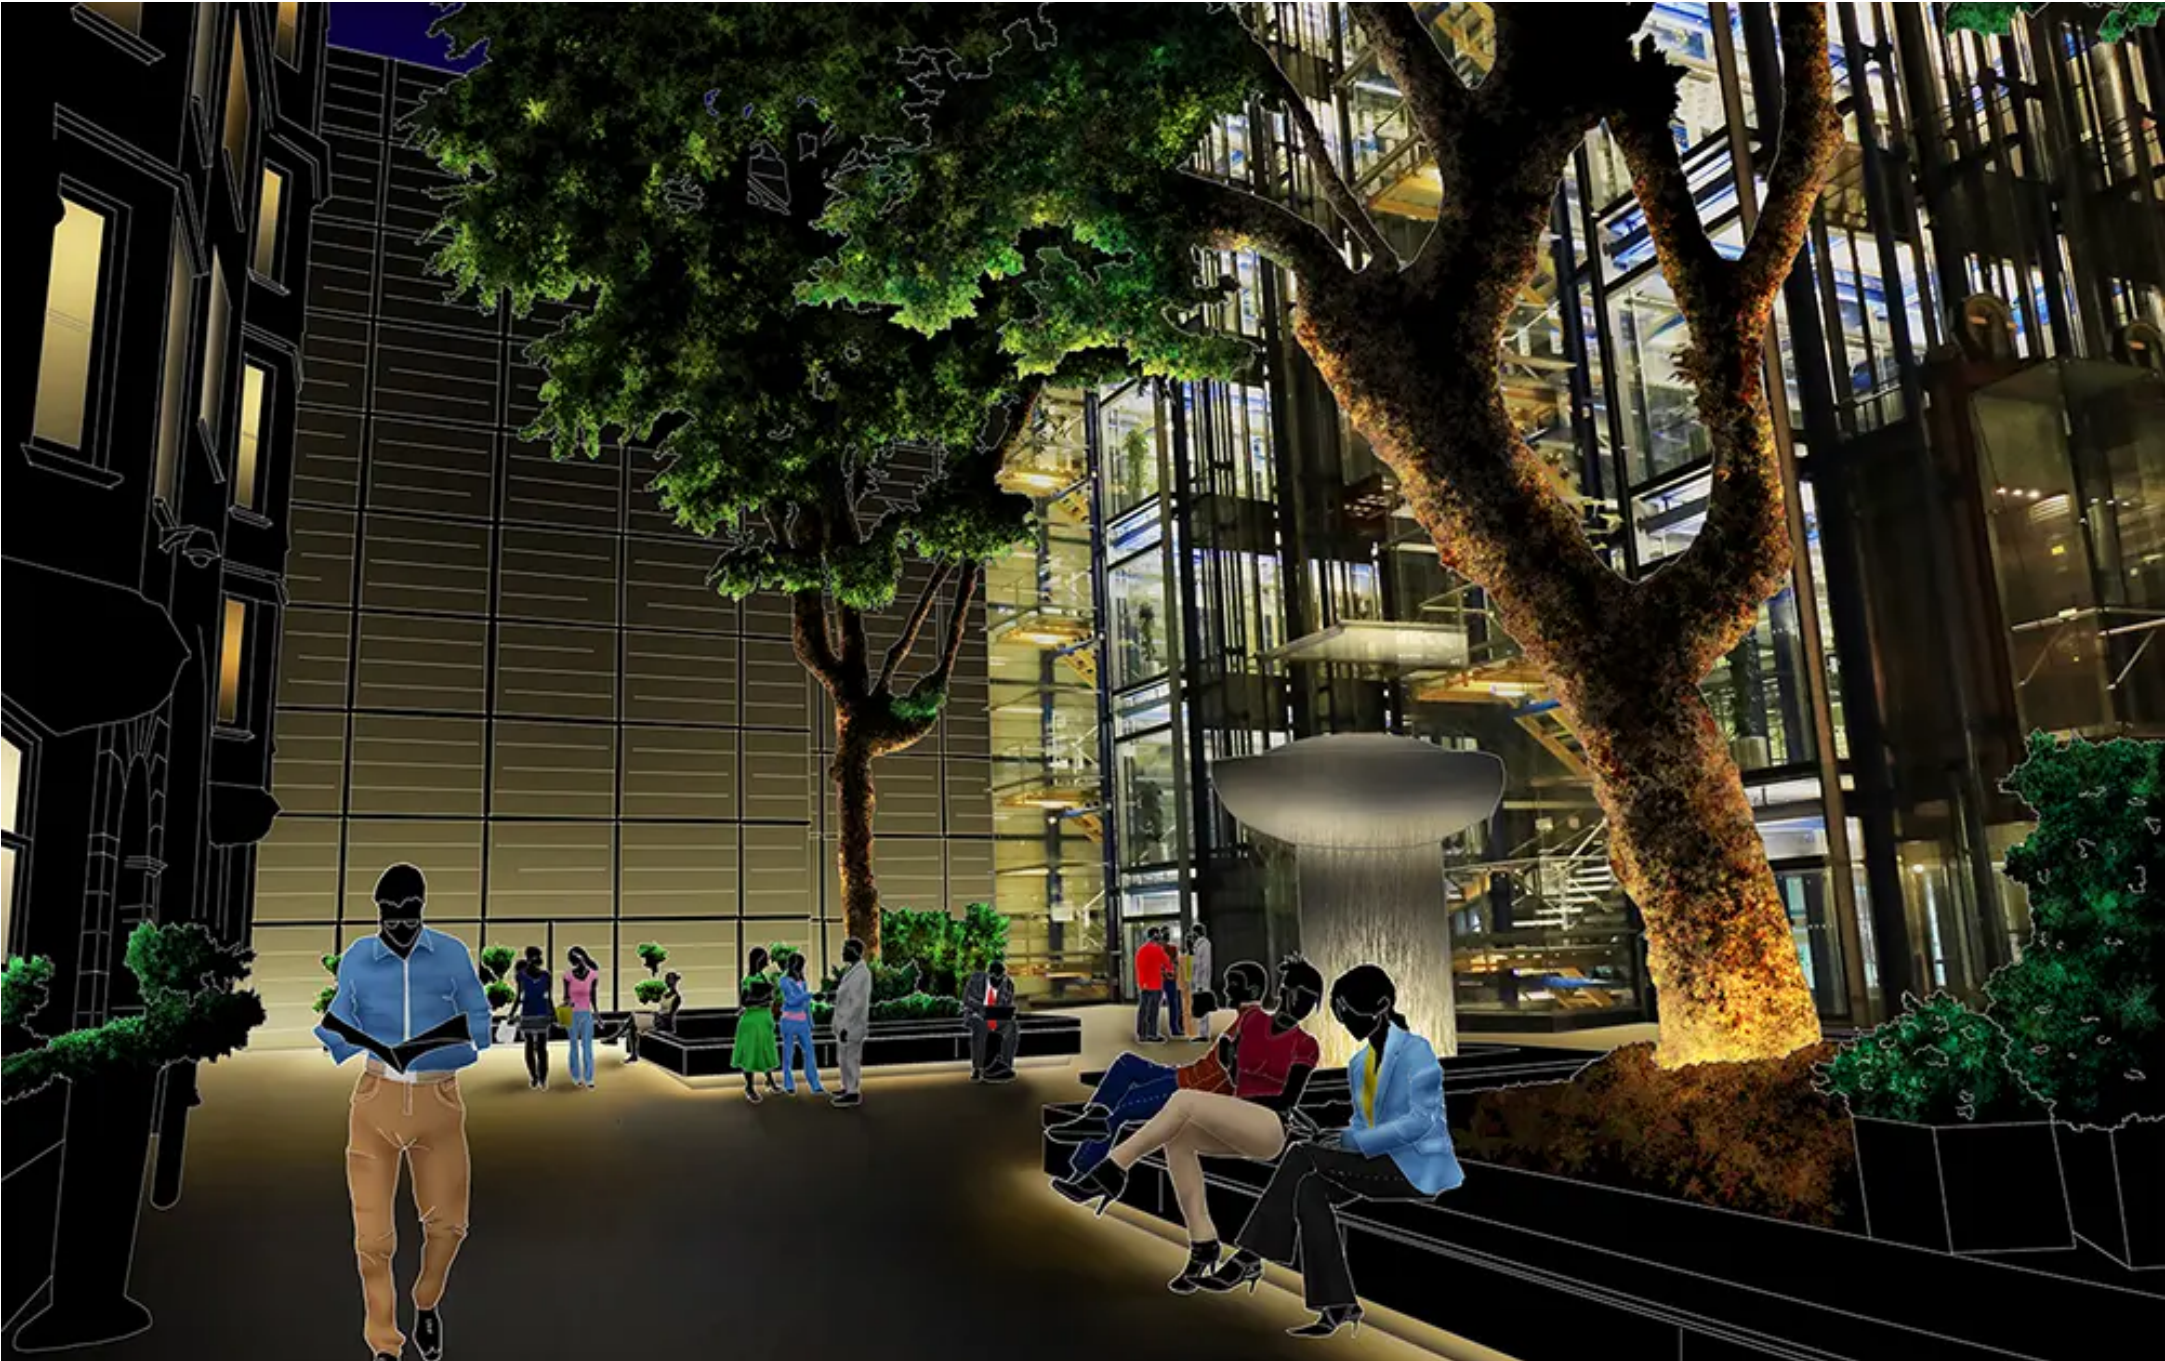

SPEIRS MAJOR